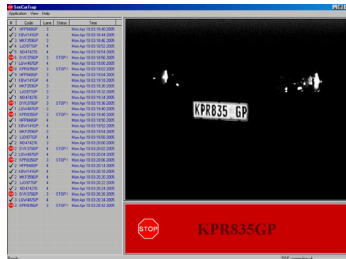

License plate recognition can be linked to **weight, speed, colour, shape, time, access control or invoice.** Generation of revenue from the LPR system is certainly possible, with various marketing opportunities being created with the system.

Contact I-Cube for more details on 031 764 3077 082 562 8225 LPR@I-Cube.co.za