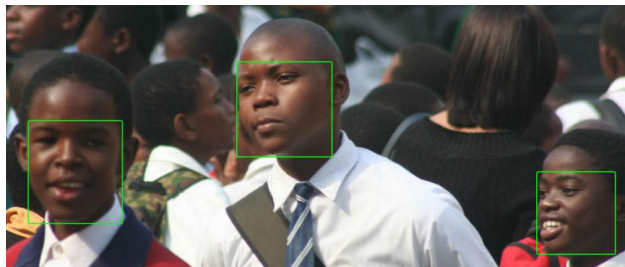

I-Cube provides **imaging solutions** which proactively reduce crime, prevent theft, and link an image to a transaction or invoice, allowing immediate response via SMS, E-Mail or audio / visual alarms.

Facial ID and verification solutions can be linked to an access card or pin or to a database of known criminals or important people, allowing PROACTIVE steps to be taken.

Image analysis allows colour, size, shape, intensity or texture to be used to identify any object, allowing the object to be accepted or rejected.