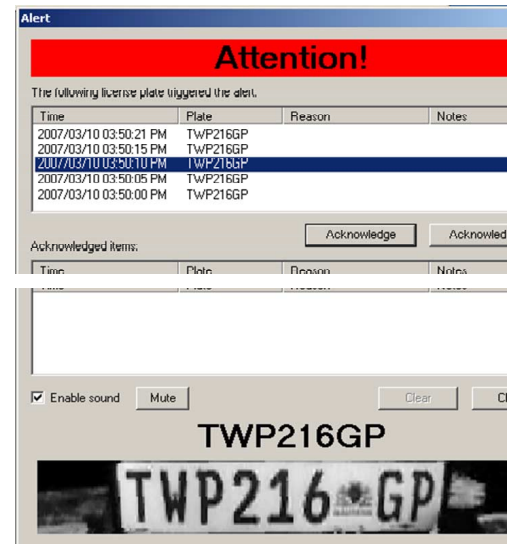

Morning Dr. Farid

We have a number of customers using the LPR solution in a police / metro environment.

Please have a look at the attached brochures, which will give you a better idea of the solutions possible.

In order to provide you with the appropriate LPR technology and hardware, would you mind answering few questions?

We have LPR solutions that can be used to obtain a wide range of information.

Q: What use do you want to put the LPR system to?

A:

We have both FIXED and MOBILE LPR solutions.

Q: Are you after ONLY the FIXED or ONLY the MOBILE LPR?

A:

Q: Is there any existing hardware, such as cameras, vehicles, etc. we can integrate into? OR is this a NEW SITE, with no existing systems?

A:

Q: Is there any existing databases, such as lists of stolen vehicles / outstanding traffic fines we can integrate into? OR is this a NEW SITE, with no existing databases? Do you have the database type?

A:

Q: If there are existing fixed points where you wish to have road blocks, do you have any site images / photos / maps / GPS info?

A:

Q: If a vehicle is detected, what should happen? Do you want a VISUAL ALARM? Do you want an E-mail, event written to a database; to you want the driver notified via a screen? Do you want the vehicle directed to a lane for further inspection?

A:

Q: Do you know the number of points / vehicles you wish to equip with this equipment?

A:

Q: Do you wish to issue violations? Such as speeding tickets / talking on a cell phone / parking or red light violation?

A: