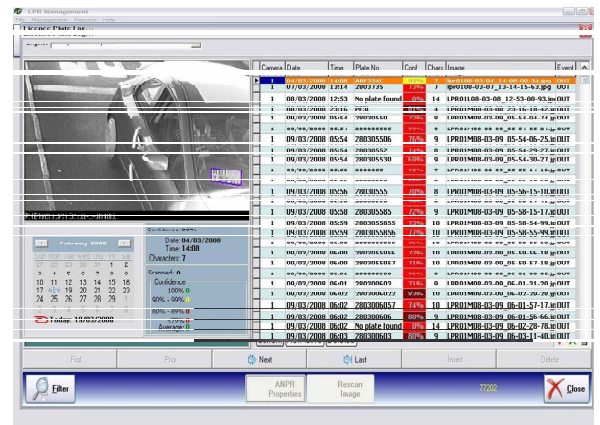

We provide a number of different solutions.

Q: Would you want us to operate the solution for you?

A:

Q: Would you want to buy software only, hardware or a complete solution?

A:

We provide a number of different purchase options.

Q: Would you want to purchase via a capital amount OR a rental OR a cost per transaction?

A:

Sorry to ask you so many questions, but the MORE I know, the better I can pick from the WIDE range of LPR solutions I-Cube provides.

Thanks