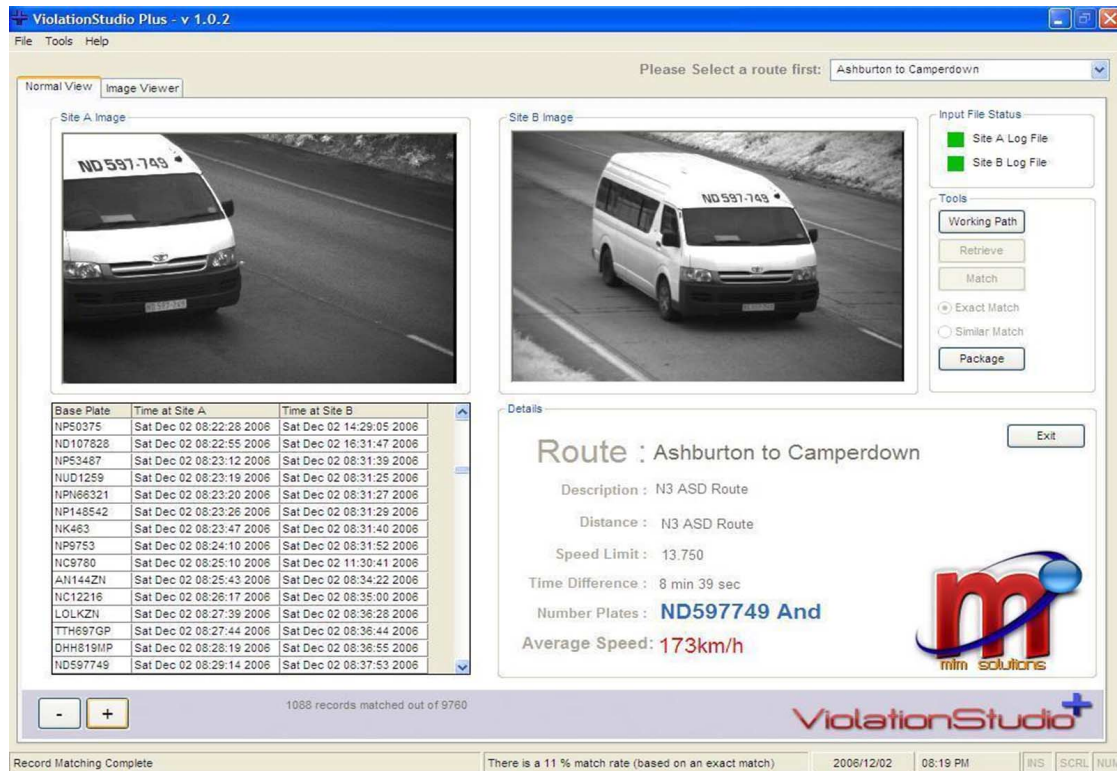

We provide a number of different solutions.

Q: Would you want us to operate the solution for you?

A:

Q: Would you want to buy software only, hardware or a complete solution?

A:

We provide a number of different purchase options.

Q: Would you want to purchase via a capital amount OR a rental OR a cost per transaction?

A:

Sorry to ask you so many questions, but the MORE I know, the better I can pick from the WIDE range of LPR solutions I-Cube provides.

Thanks