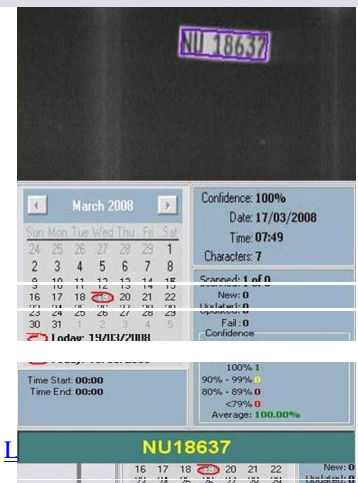

We provide a number of different solutions.

Q: Would you want us to operate the solution for you?

A:

Q: Would you want to buy software only, hardware or a complete solution?

A:

We provide a number of different purchase options.

Q: Would you want to purchase via a capital amount OR a rental OR a cost per transaction?

A:

Sorry to ask you so many questions, but the MORE I know, the better I can pick from the WIDE range of LPR solutions I-Cube provides.

Thanks