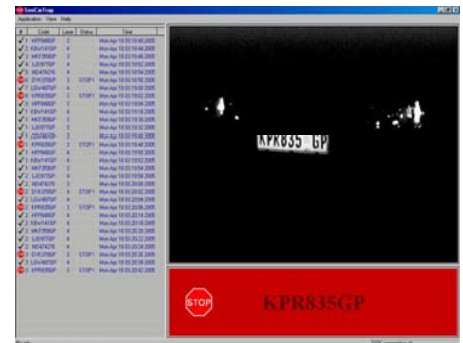

Morning Dr. Farid

We have a number of customers using the LPR solution in a police / metro environment.

Please have a look at the attached brochures, which will give you a better idea of the solutions possible.

In order to provide you with the appropriate LPR technology and hardware, would you mind answering few questions?

We have LPR solutions that can be used to obtain a wide range of information.

Q: What use do you want to put the LPR system to?

A:

We have both FIXED and MOBILE LPR solutions.

Q: Are you after ONLY the FIXED or ONLY the MOBILE LPR?

A:

Q: Is there any existing hardware, such as cameras, vehicles, etc. we can integrate into? OR is this a NEW SITE, with no existing systems?

A:

Q: Is there any existing databases, such as lists of stolen vehicles / outstanding traffic fines we can integrate into? OR is this a NEW SITE, with no existing databases? Do you have the database type?

A:

Q: If there are existing fixed points where you wish to have road blocks, do you have any site images / photos / maps / GPS info?

A:

Q: If a vehicle is detected, what should happen? Do you want a VISUAL ALARM? Do you want an E-mail, event written to a database; to you want the driver notified via a screen? Do you want the vehicle directed to a lane for further inspection?

A:

Q: Do you know the number of points / vehicles you wish to equip with this equipment?

A:

Q: Do you wish to issue violations? Such as speeding tickets / talking on a cell phone / parking or red light violation?

A: